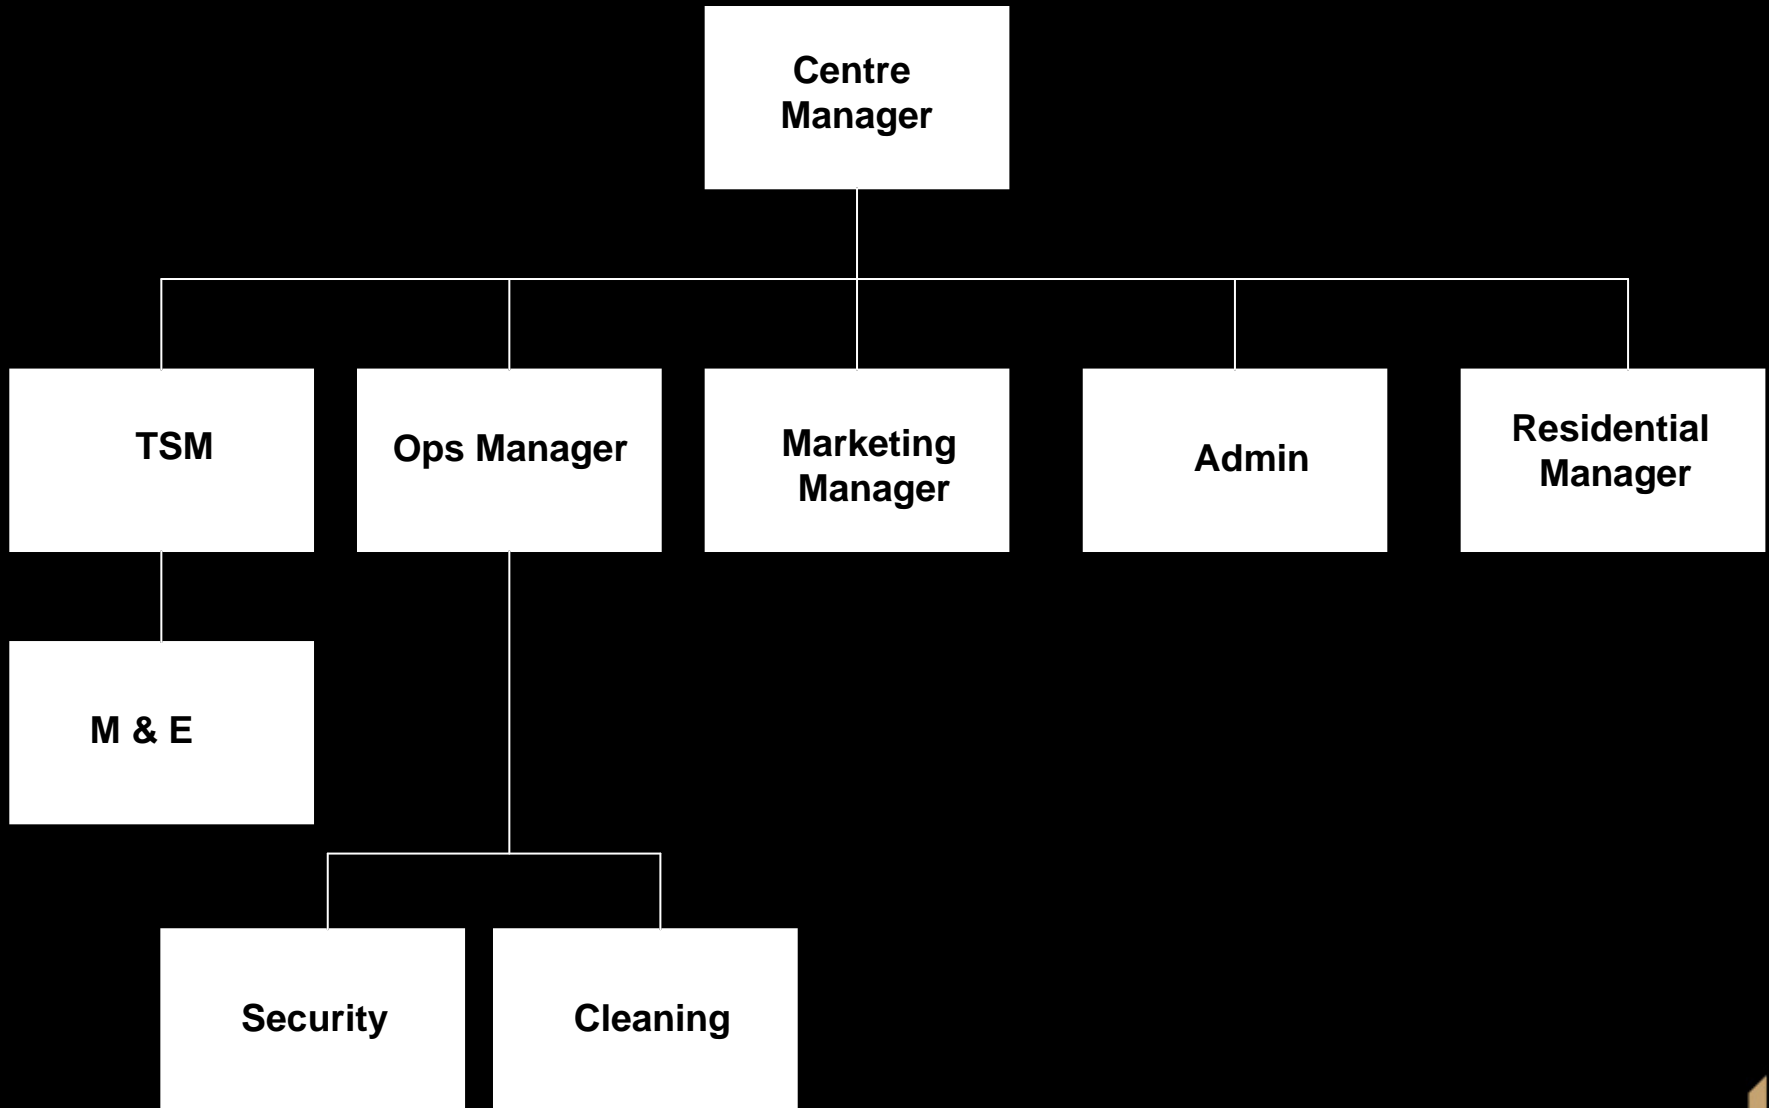

Centre Management

Retailer Performance

- Footfall measurements
- Retailer meetings
- Path Intelligence
- Sales / Turnover Recording

- Promote key calendar events
- Busking programme
- Cross promotions with retailers
- Covent Garden style atmosphere
- Web site

- CCTV / Security Team – Links to City Centre
- Cleaning Team
- M & E Team
- New integrated provision